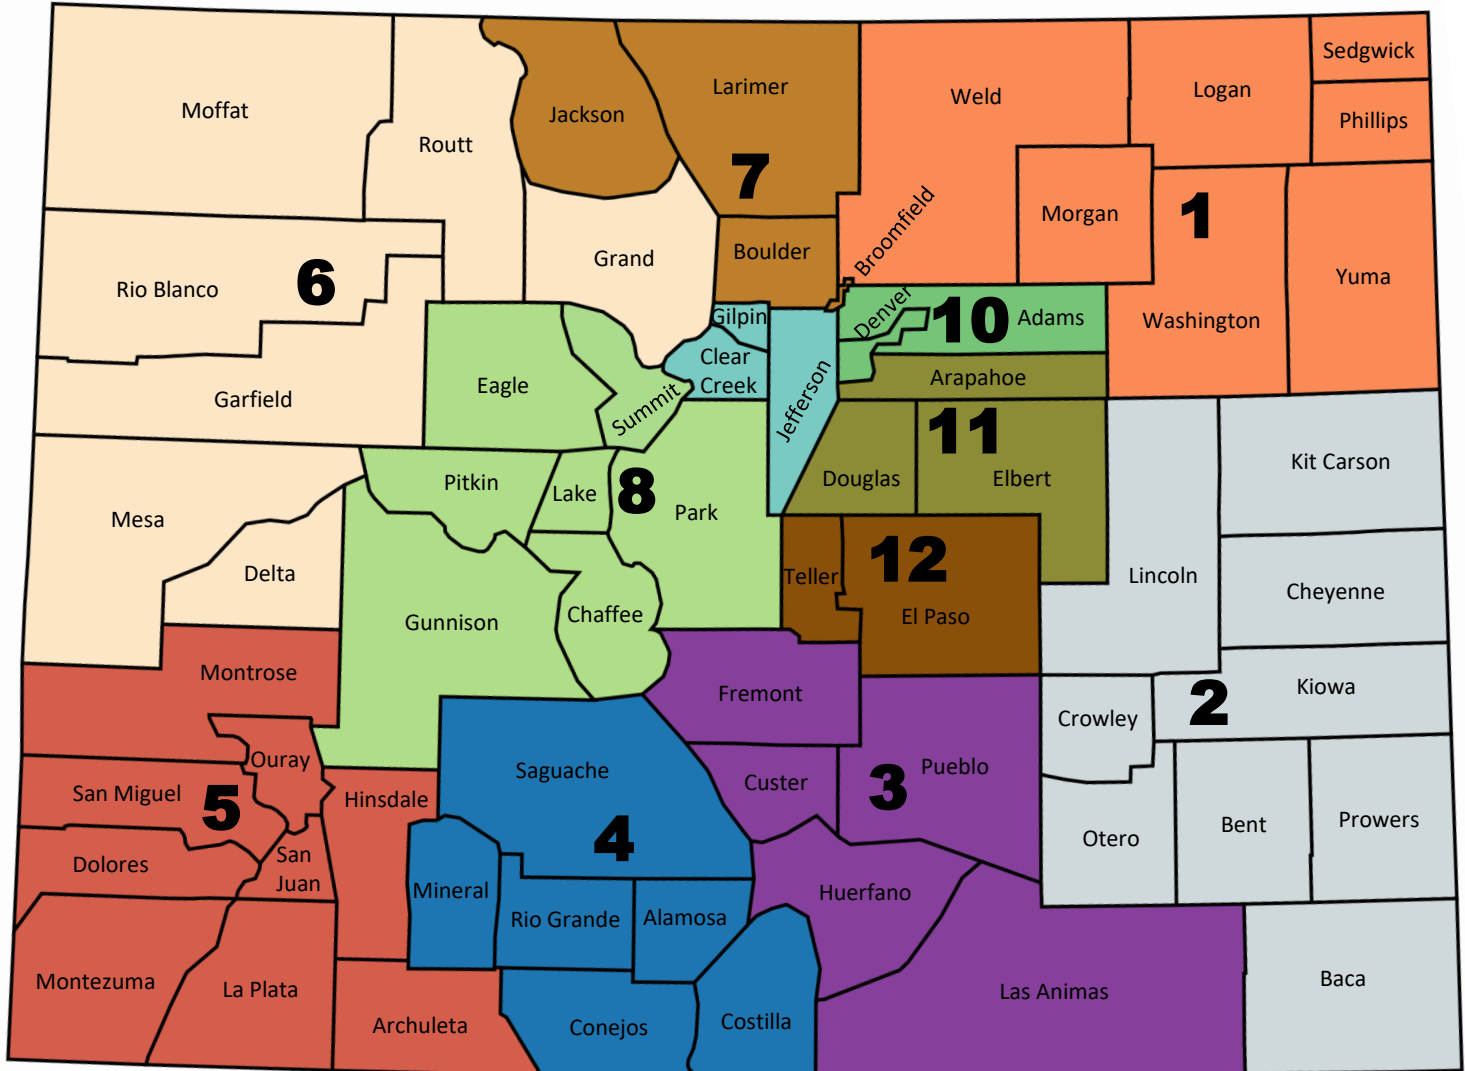

Colorado School Counselor Association Region Map

- Region 1 Logan, Morgan, Phillips, Sedgwick, Washington, Weld, and Yuma
- Region 2 Baca, Bent, Cheyenne, Crowley, Kiowa, Kit Carson, Lincoln, Otero, and Prowers
- Region 3 Custer, Fremont, Huerfano, Las Animas, and Pueblo
- Region 4 Alamosa, Conejos, Costilla, Mineral, Rio Grande, and Saguache
- Region 5 Archuleta, Dolores, Hinsdale, La Plata, Montezuma, Montrose, Ouray, San Juan, and San Miguel
- Region 6 Delta, Garfield, Grand, Mesa, Moffat, Rio Blanco, and Routt
- Region 7 Boulder, Broomfield, Jackson, and Larimer
- Region 8 Chaffee, Eagle, Gunnison, Lake, Pitkin, Park, and Summit
- Region 9 Clear Creek, Gilpin, and Jefferson
- Region 10 Adams and Denver
- Region 11 Arapahoe, Douglas, and Elbert
- Region 12 El Paso and Teller